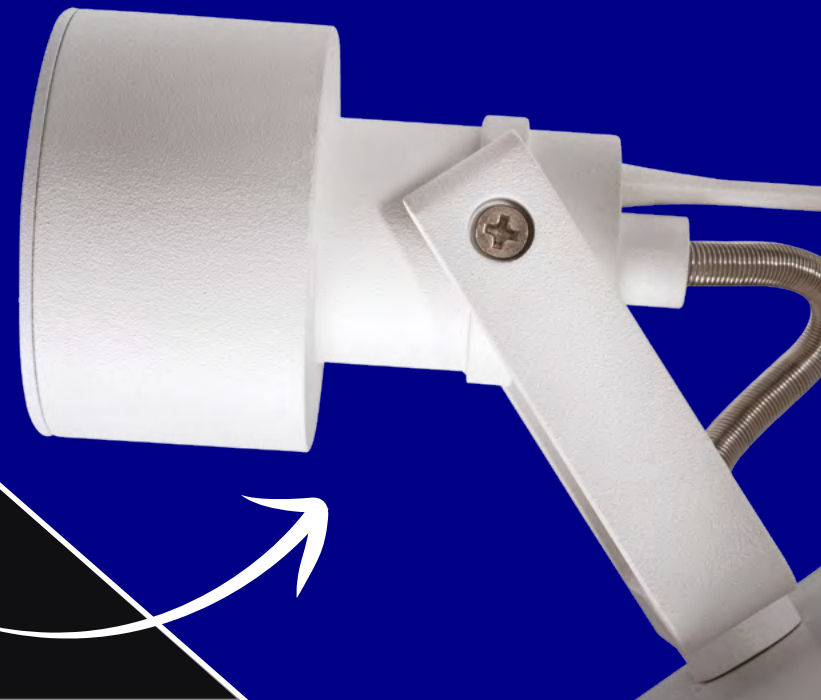

Kanlux

**WALL & CEILING
LIGHTING FITTINGS**

**Kanlux
SONDA II**

Kanlux

Kanlux SONDA II

A modern lamp series in which you can choose from 1 to 4 light points.

Updated with modern trends, the SONDA II model will replace the existing series of SONDA spotlights.

Kanlux

330°

Kanlux SONDA II

Freely adjustable lampshade:

with a rotation range of 330° and with a tilt range of 120°.

Complete fitting for replaceable light source with cap GU10.

120°

120°