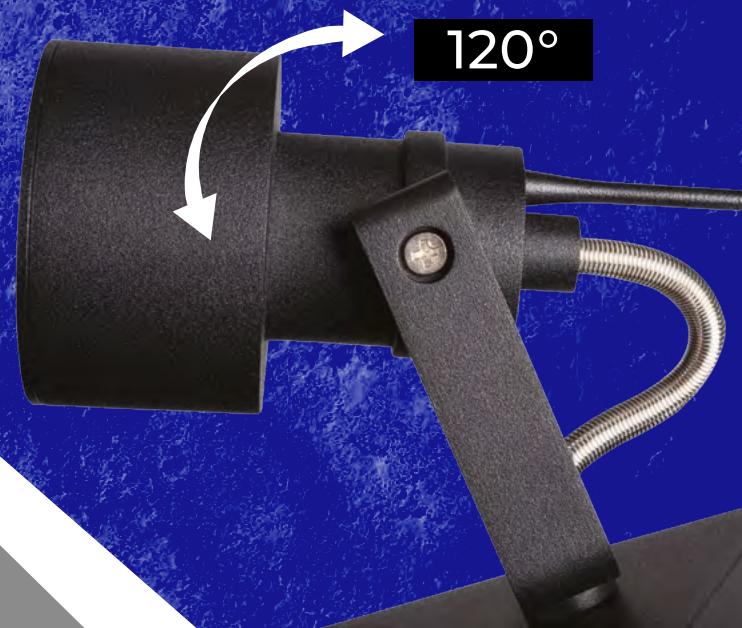

Kanlux

330°

Kanlux SONDA II

Freely adjustable lampshade:

with a rotation range of 330° and with a tilt range of 120°.

Complete fitting for replaceable light source with cap GU10.

120°

120°