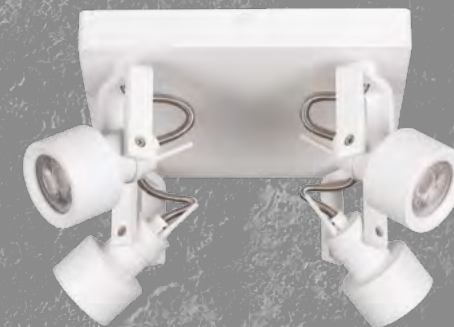

34929

SONDA II EL-40 W